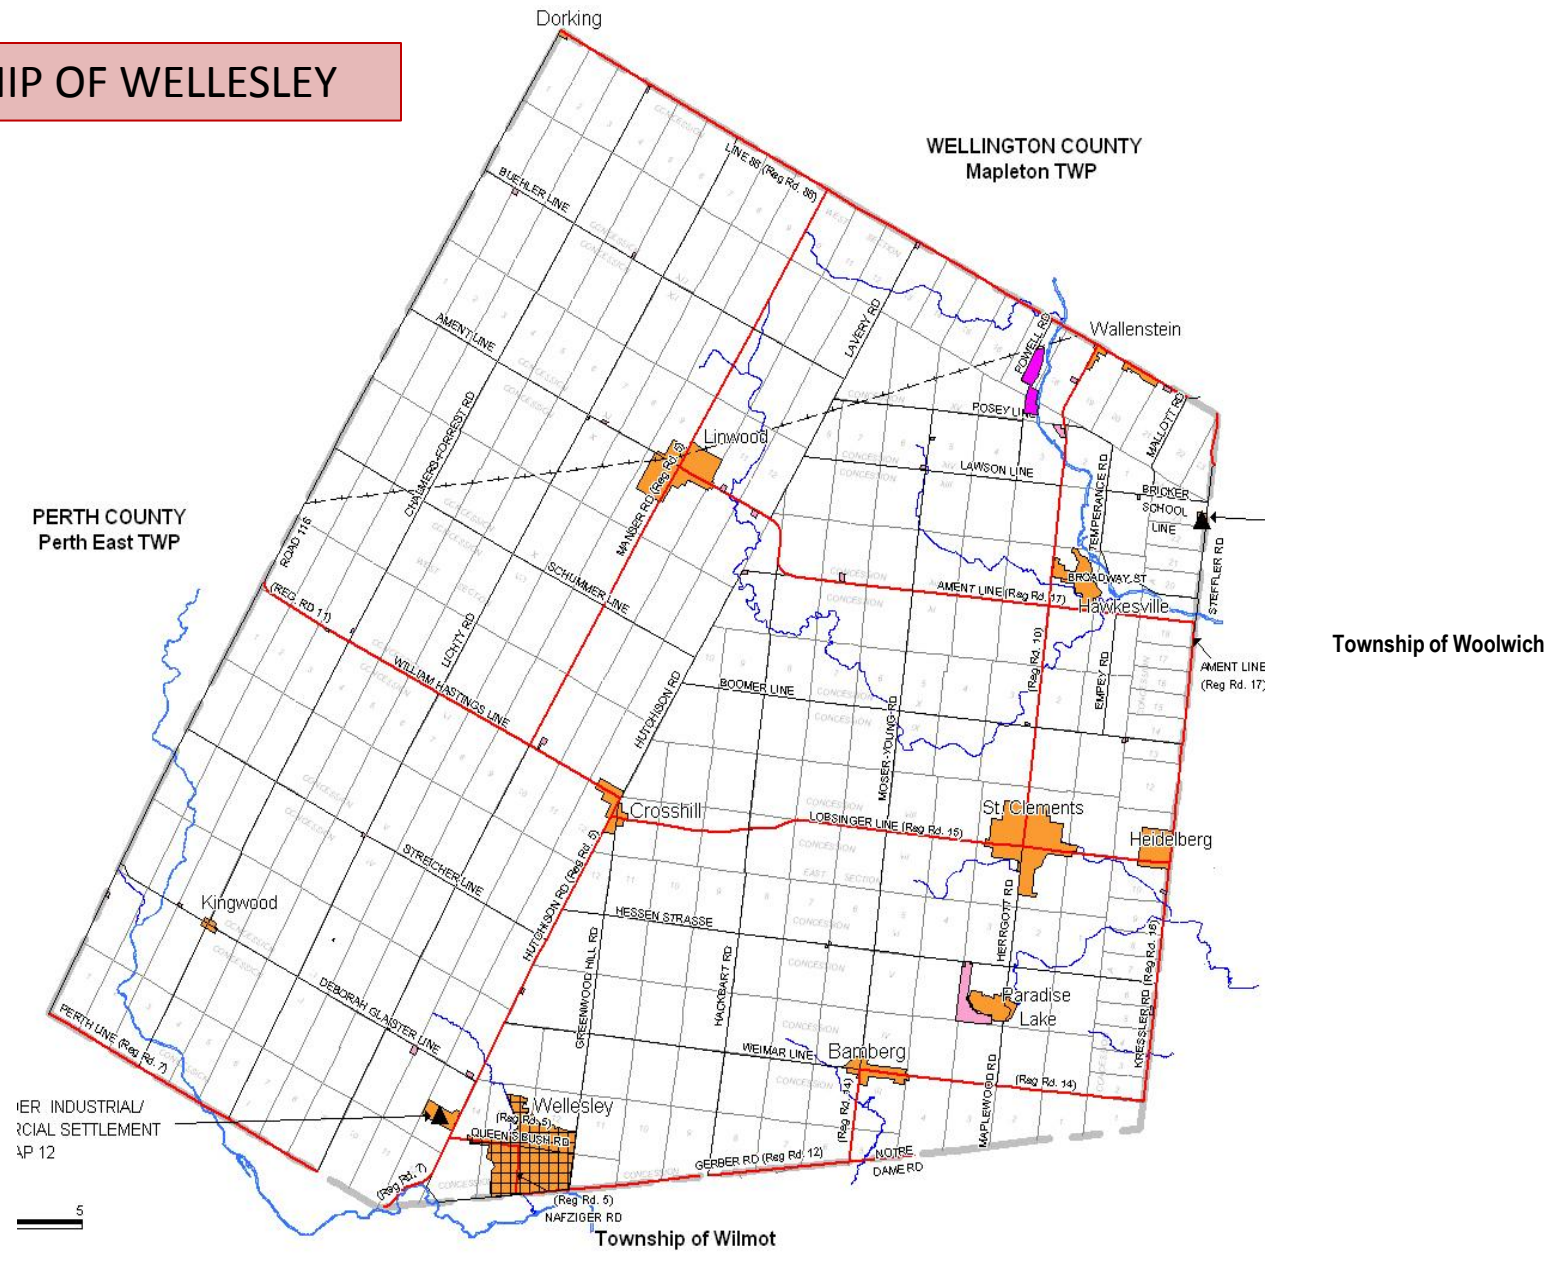

TOWNSHIP OF WELLESLEY

WELLINGTON COUNTY
Mapleton TWP

PERTH COUNTY
Perth East TWP

Township of Woolwich

INDUSTRIAL/
RESIDENTIAL SETTLEMENT
MAP 12

Township of Wilmot